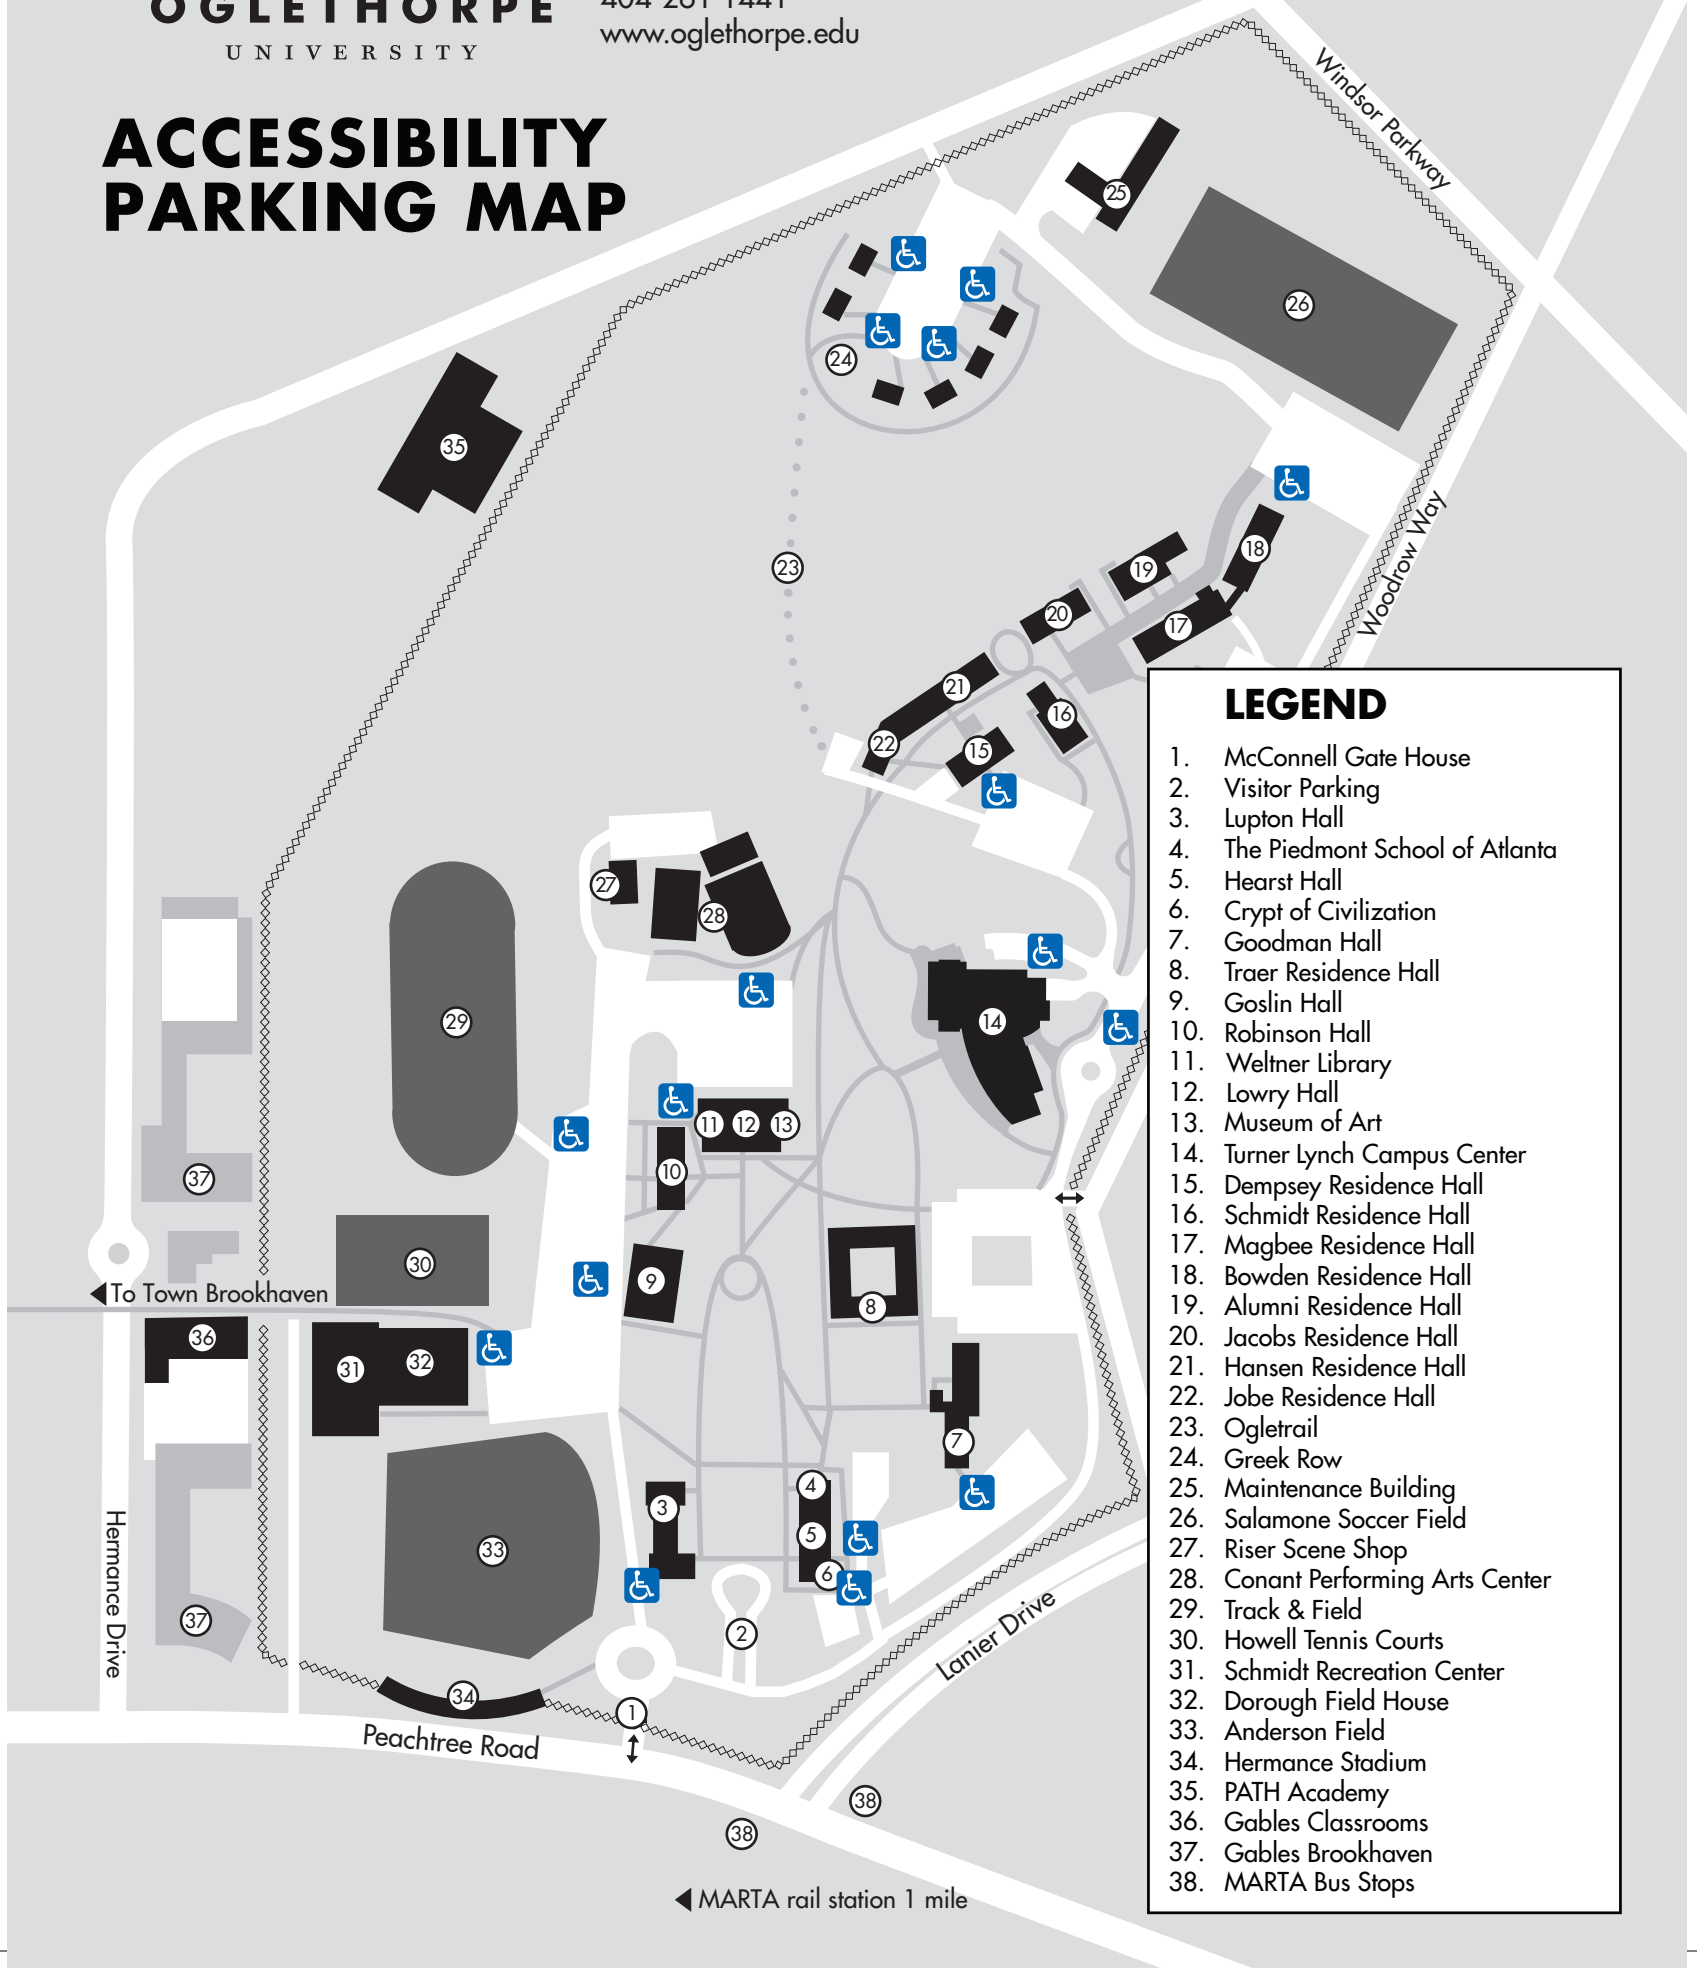

OGLETHORPE
UNIVERSITY

4484 Peachtree Road, N.E.
Atlanta, GA 30319-2797
404-261-1441
www.oglethorpe.edu

ACCESSIBILITY PARKING MAP

LEGEND

1. McConnell Gate House
2. Visitor Parking
3. Lupton Hall
4. The Piedmont School of Atlanta
5. Hearst Hall
6. Crypt of Civilization
7. Goodman Hall
8. Traer Residence Hall
9. Goslin Hall
10. Robinson Hall
11. Weltner Library
12. Lowry Hall
13. Museum of Art
14. Turner Lynch Campus Center
15. Dempsey Residence Hall
16. Schmidt Residence Hall
17. Magbee Residence Hall
18. Bowden Residence Hall
19. Alumni Residence Hall
20. Jacobs Residence Hall
21. Hansen Residence Hall
22. Jobe Residence Hall
23. Ogletrail
24. Greek Row
25. Maintenance Building
26. Salamone Soccer Field
27. Riser Scene Shop
28. Conant Performing Arts Center
29. Track & Field
30. Howell Tennis Courts
31. Schmidt Recreation Center
32. Dorough Field House
33. Anderson Field
34. Hermance Stadium
35. PATH Academy
36. Gables Classrooms
37. Gables Brookhaven
38. MARTA Bus Stops

◀ MARTA rail station 1 mile